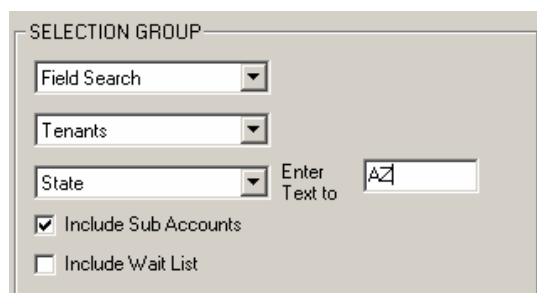

In addition as part of the selection group you can further limit the report by record type, located within the selection group frame is the record type,

You can also choose to base the report on your current tenant data or your archived data.

You can uncheck "Include Sub Accounts" if you don't want sub-accounts included, you can also include those tenants who are defined on a wait list.

The following Information List is displayed,

10:45

ROCKYBOTTOMI MARINA