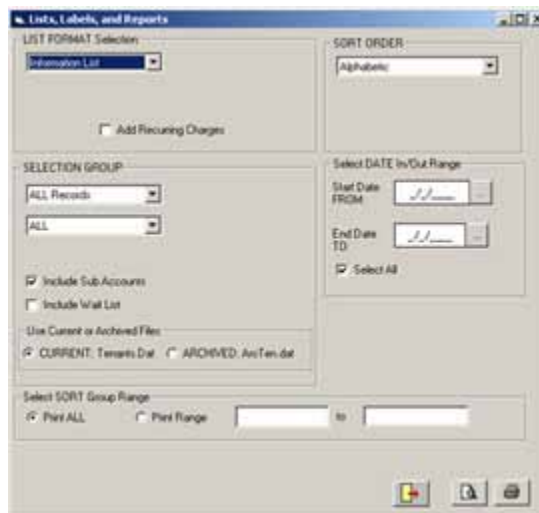

## Lists, Labels, and Reports

Accessed under the Journals/Reports menu item,

The Lists/Labels/Roladex/Export option provides the ability to create reports/lists of various types for selected types of data. The criteria selection dialog allows the selection of wide range of options to produce various reports, lists or ascii exports,

### List Formats

Available List Formats include the following,

**Selection Groups**

The Selection group consists of the following options,

For selection groups phrased as a question will display an entry frame when the selection group is chosen, for example if Date/Lease In > is chosen the following frame will appear,